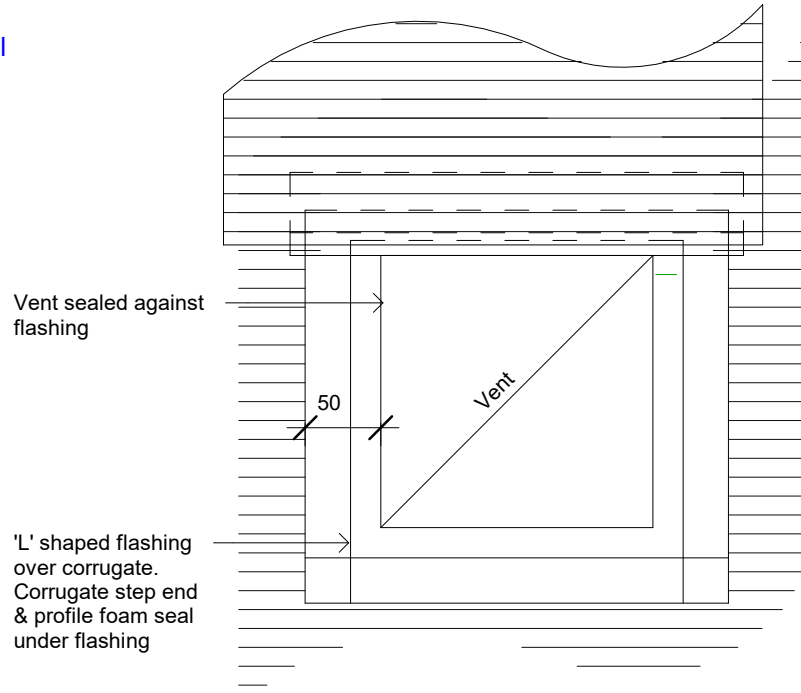

Metadata

-  
 Product: Master Set  
 Product Code: mas  
 Cavity: -  
 Construction: res  
 Context: Penetration  
 Detail: Wall  
 Fabric: Wall  
 Orientation: Horizontal

Original Size A4

Master Set  
 Wall

Range Hood Penetration

File:		
Rev: Draft 01	Source:	
Scale: 1 : 5	Reference	
Date: 180608	dim_mas_2250	