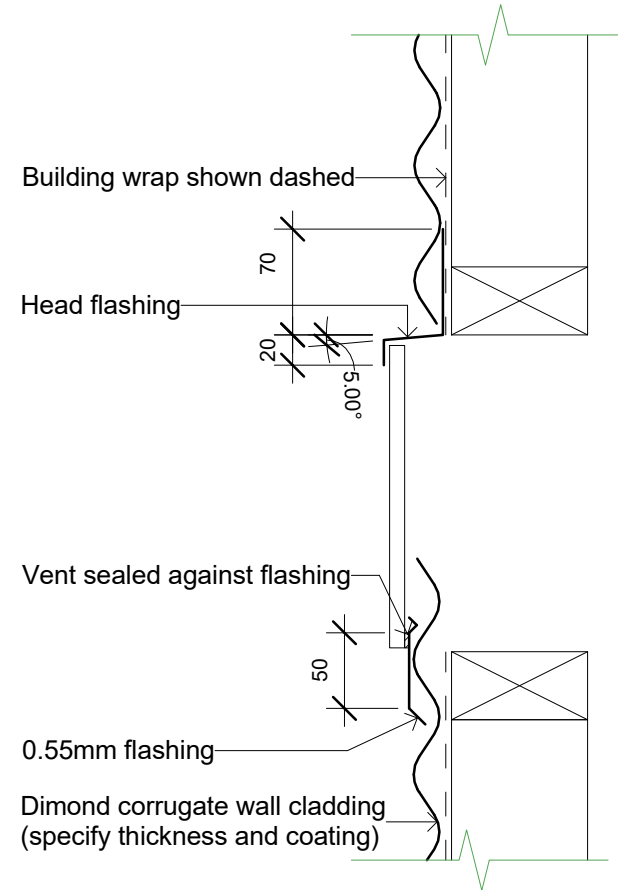

Metadata

-  
 Product: Master Set  
 Product Code: mas  
 Cavity: -  
 Construction: res  
 Context: Penetration  
 Detail: Wall  
 Fabric: Wall  
 Orientation: Horizontal

Original Size A4

Master Set  
 Wall

Range Hood Penetration

File:		
Rev: Draft 01	Source:	
Scale: 1 : 5	Reference	
Date: 180608	dim_mas_2250	