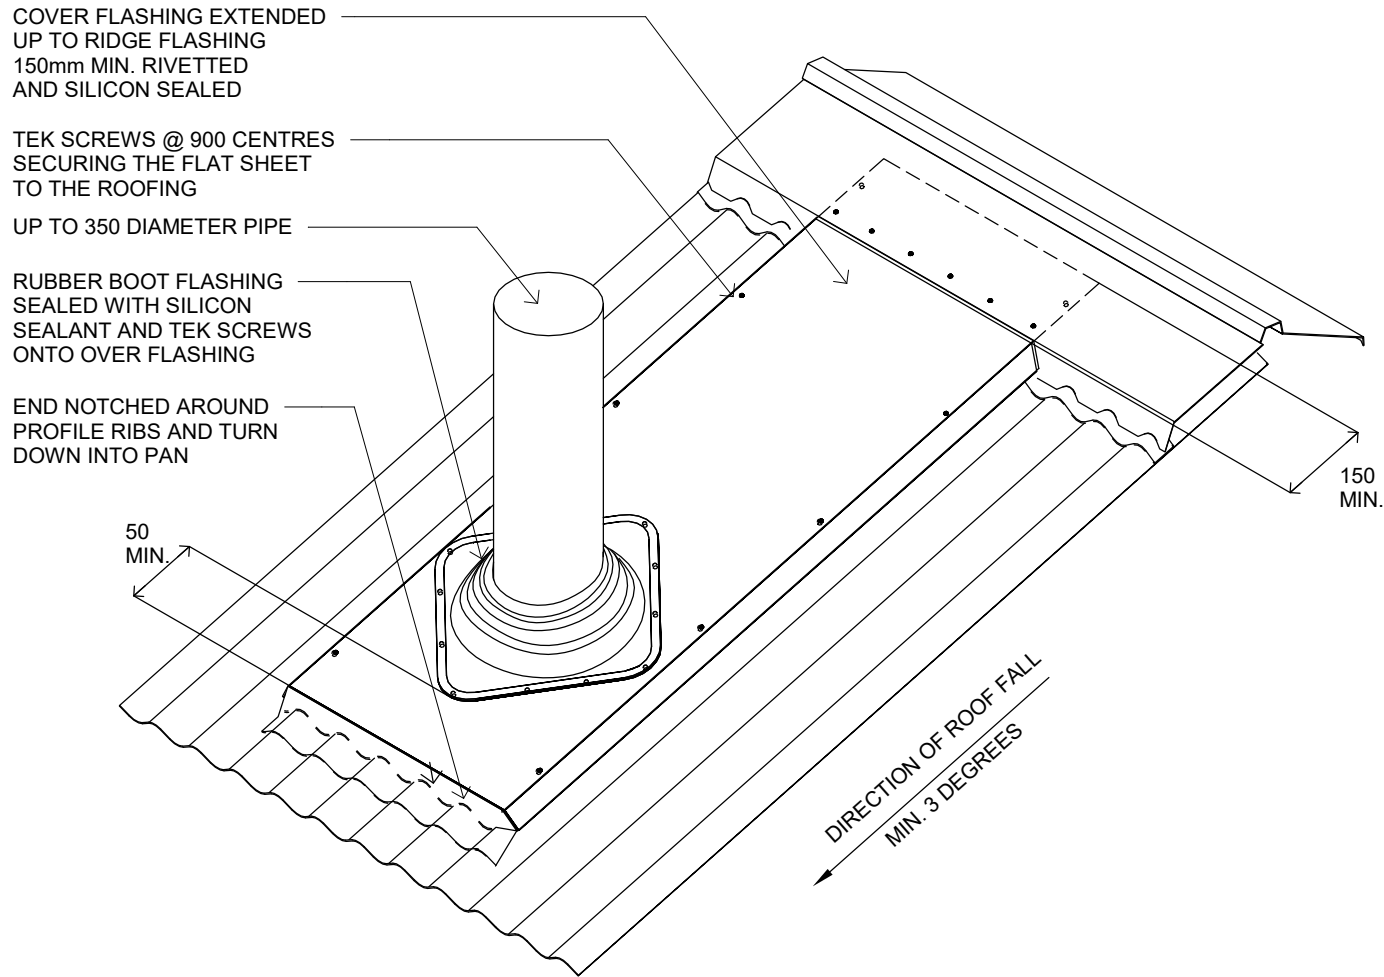

Metadata

-
 Product: Master Set
 Product Code: mas
 Cavity: nap
 Construction: bot
 Context: Penetration
 Detail: Roof
 Fabric: Roof

P PIPE PENETRATION DETAIL
 CAD REF: ROOF\SPD-CORRUGATE

NOTE:
 - DETAIL IS ONLY APPLICABLE FOR PENETRATIONS UP TO 350mm DIAMETER

Original Size A4

Master Set
 Roof

Pipe Wall Penetration Detail

File:		
Rev: Draft 01	Source:	
Scale: 1 : 10	Reference	
Date: 180608	dim_mas_1220	